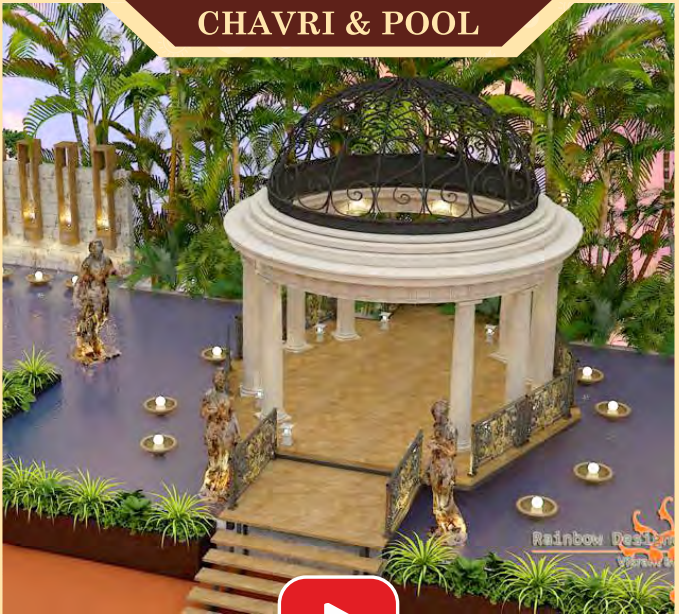

Grand Entry Gate with Elegant Lobby

LED Screen Welcome Board

Ample Parking Area

Valet Parking

WEDDING STAGE

[Click here](#) to watch video

Grand & Royal Wedding Stage Decoration

175 K.V. MPEB Connection

200 K.V. Load on Generator

CHAVRI & POOL

[Click here](#) to watch video

For the First Time Royal & Attractive Chavri on Pool

Traditional Palki for Bridal Entry

One Pooja Room

WEDDING ENTRY

[Click here](#) to watch video

Grand Wedding Entry for Bride & Groom

Industrial Coolers

Barber, Shoe Polish, Iron, Dholak &

Parking Guards

OPEN HALL

Round Table Sitting Arrangement with
different themes

Largest Pillar Less Hall in Indore with 18000sq. ft.
in Area & 25 ft. in Height

SANGEET ENTRY

[Click here](#) to watch video

Grand & Beautiful Entry for Sangeet

Different Colour Carpeting for
Sangeet & Reception

ANTILLA HALL

Fully Air Conditioned Hall

Sofa Set Seating Arrangement

Attractive Stage