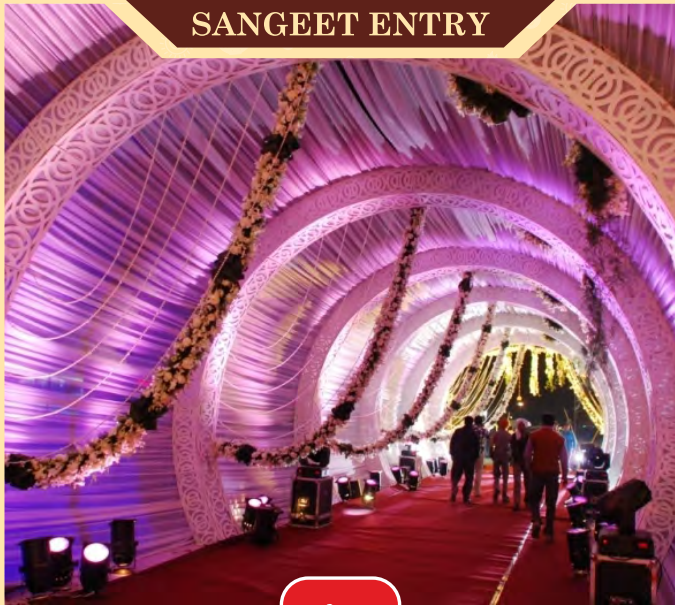

Truss, Disco Lights, Laser Lights

Smoke Machine, Flickers

SANGEET GAZEBO

PIYA
99-74332

Beautiful Gazebo for Bride & Groom

DJ System & Dance Floor

Customised Round Table

Seating Arrangement for Guests

SANGEET ENTRY

[Click here](#) to watch video

Grand & Beautiful Entry for Sangeet

Different Colour Carpeting for
Sangeet & Reception

ANTILLA HALL

Fully Air Conditioned Hall

Sofa Set Seating Arrangement

Attractive Stage