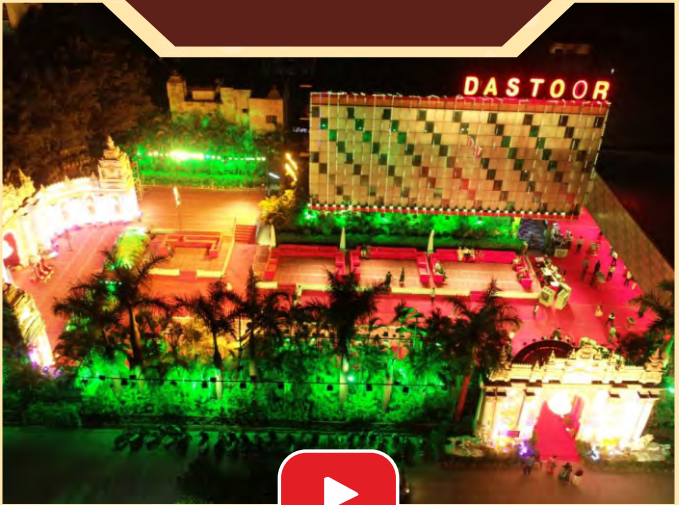

[Click here](#) to watch video

Click Here to
See Location on
Google Map

Click Here to
Call!

Click Here to
Send Message on
Whatsapp!

Click Here to
See our Instagram
Profile

Click Here to
See our Facebook
Profile

Click Here to
See our Youtube
Channel